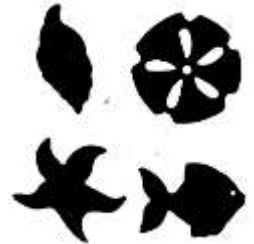

O42 Crab

O52 Fish #3

O75 Manatee

O87 Pelican

O92 Pirate

O93 Poison Symbol

O97 Sailboat

O98 Sailing Ship

O101 Shell #1

O110 Starfish

O111 Starfish

O117 Wave

NEW DIES

Anchor

Beach Set #1, Mini

Dolphin

Fish – Tropical

Octopus #1

Palm Tree #2

Pirate Hat

Sand Dollar #3

Seaweed

Shell #2

Stingray